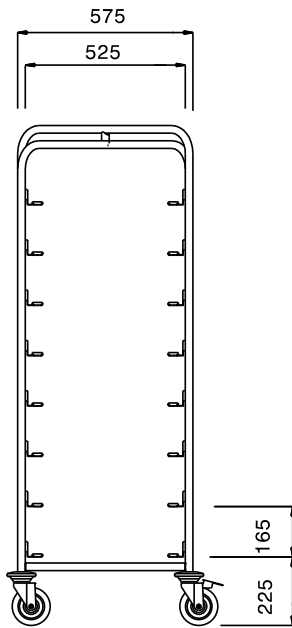

### Short Form Specification

Item No. \_\_\_\_\_

Constructed in 304 AISI stainless steel. Framework in mm25 tubing, completely welded. The structure shape allows the trolley to be stacked with others of the same kind (space saving). The L-shaped runners, with an upturn at each end, can accommodate mm500x500 dishwashing baskets. N. 4 swivelling castors, two with brakes, mm125 in diameter, fitted with plastic bumpers.

### Main Features

- Framework in 25 mm tubing, completely welded.
- L-shaped runners, with upturn at each end.
- Designed to transport 8 500x500 mm dishwashing baskets.
- Structure allows fitting with other space saving units.
- 4 pivoting Ø 125 mm wheels, 2 of which with brakes, fitted with plastic bumpers

### Construction

- Constructed entirely in 304 AISI stainless steel.

APPROVAL: \_\_\_\_\_

Front

Side

Top

**Key Information:**

|                                     |             |
|-------------------------------------|-------------|
| <b>External dimensions, Width:</b>  |             |
| <b>361250 (DRT8SS)</b>              | 645 mm      |
| <b>External dimensions, Depth:</b>  | 645 mm      |
| <b>External dimensions, Height:</b> | 1640 mm     |
| <b>Wheel material:</b>              | Zinc plated |
| <b>Wheel diameter:</b>              | Ø 125       |
| <b>Net weight:</b>                  | 26 kg       |