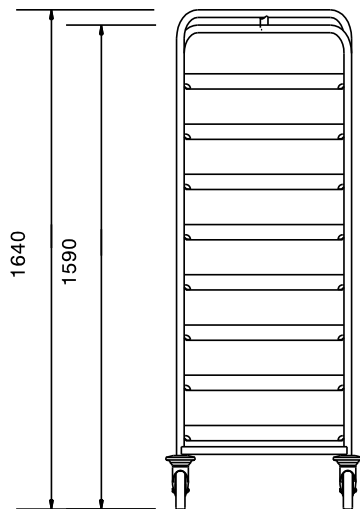

### Short Form Specification

Item No. \_\_\_\_\_

Constructed in 304 AISI stainless steel. Framework in mm25 tubing, completely welded. The structure shape allows the trolley to be stacked with others of the same kind (space saving). The L-shaped runners, with an upturn at each end, can accommodate mm500x500 dishwashing baskets. N. 4 swivelling castors, two with brakes, mm125 in diameter, fitted with plastic bumpers.

### Main Features

- Framework in 25 mm tubing, completely welded.
- L-shaped runners, with upturn at each end.
- Designed to transport 8 500x500 mm dishwashing baskets.
- Structure allows fitting with other space saving units.
- 4 pivoting Ø 125 mm wheels, 2 of which with brakes, fitted with plastic bumpers

### Construction

- Constructed entirely in 304 AISI stainless steel.

APPROVAL: \_\_\_\_\_

Front

Side

Top

**Key Information:**

|                                     |             |
|-------------------------------------|-------------|
| <b>External dimensions, Width:</b>  |             |
| <b>361250 (DRT8SS)</b>              | 645 mm      |
| <b>External dimensions, Depth:</b>  | 645 mm      |
| <b>External dimensions, Height:</b> | 1640 mm     |
| <b>Wheel material:</b>              | Zinc plated |
| <b>Wheel diameter:</b>              | Ø 125       |
| <b>Net weight:</b>                  | 26 kg       |