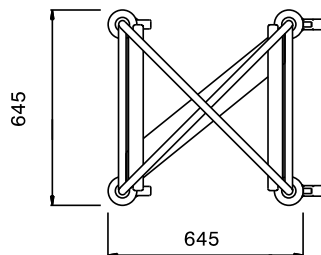

### Short Form Specification

Item No. \_\_\_\_\_

Constructed in 304 AISI stainless steel. Framework in mm25 tubing, completely welded. The structure shape allows the trolley to be stacked with others of the same kind (space saving). The L-shaped runners, with an upturn at each end, can accommodate mm500x500 dishwashing baskets. N. 4 swivelling castors, two with brakes, mm125 in diameter, fitted with plastic bumpers.

### Main Features

- Framework in 25 mm tubing, completely welded.
- L-shaped runners, with upturn at each end.
- Designed to transport 8 500x500 mm dishwashing baskets.
- Structure allows fitting with other space saving units.
- 4 pivoting Ø 125 mm wheels, 2 of which with brakes, fitted with plastic bumpers

### Construction

- Constructed entirely in 304 AISI stainless steel.

APPROVAL: \_\_\_\_\_

Front

Side

Top

**Key Information:**

|                                     |             |
|-------------------------------------|-------------|
| <b>External dimensions, Width:</b>  |             |
| <b>361250 (DRT8SS)</b>              | 645 mm      |
| <b>External dimensions, Depth:</b>  | 645 mm      |
| <b>External dimensions, Height:</b> | 1640 mm     |
| <b>Wheel material:</b>              | Zinc plated |
| <b>Wheel diameter:</b>              | Ø 125       |
| <b>Net weight:</b>                  | 26 kg       |